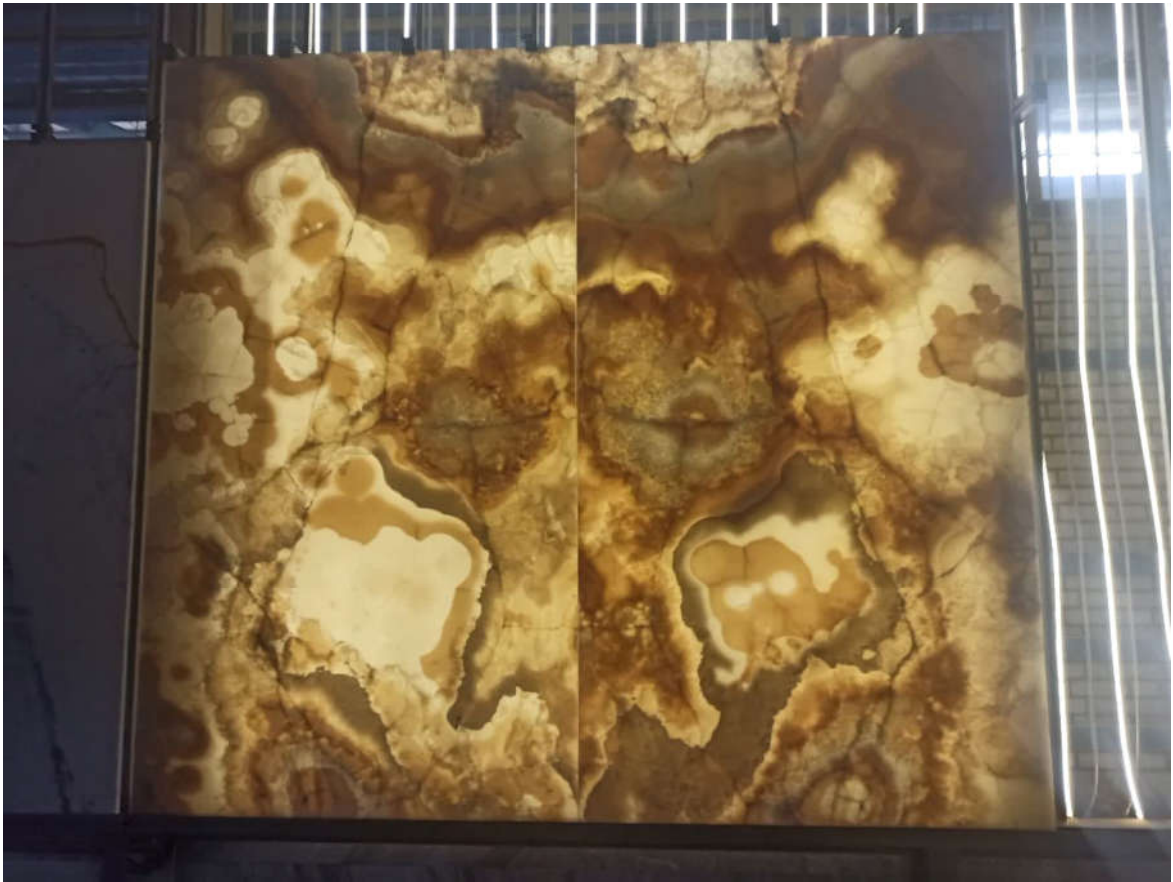

WWW.HATAMLWG.COM