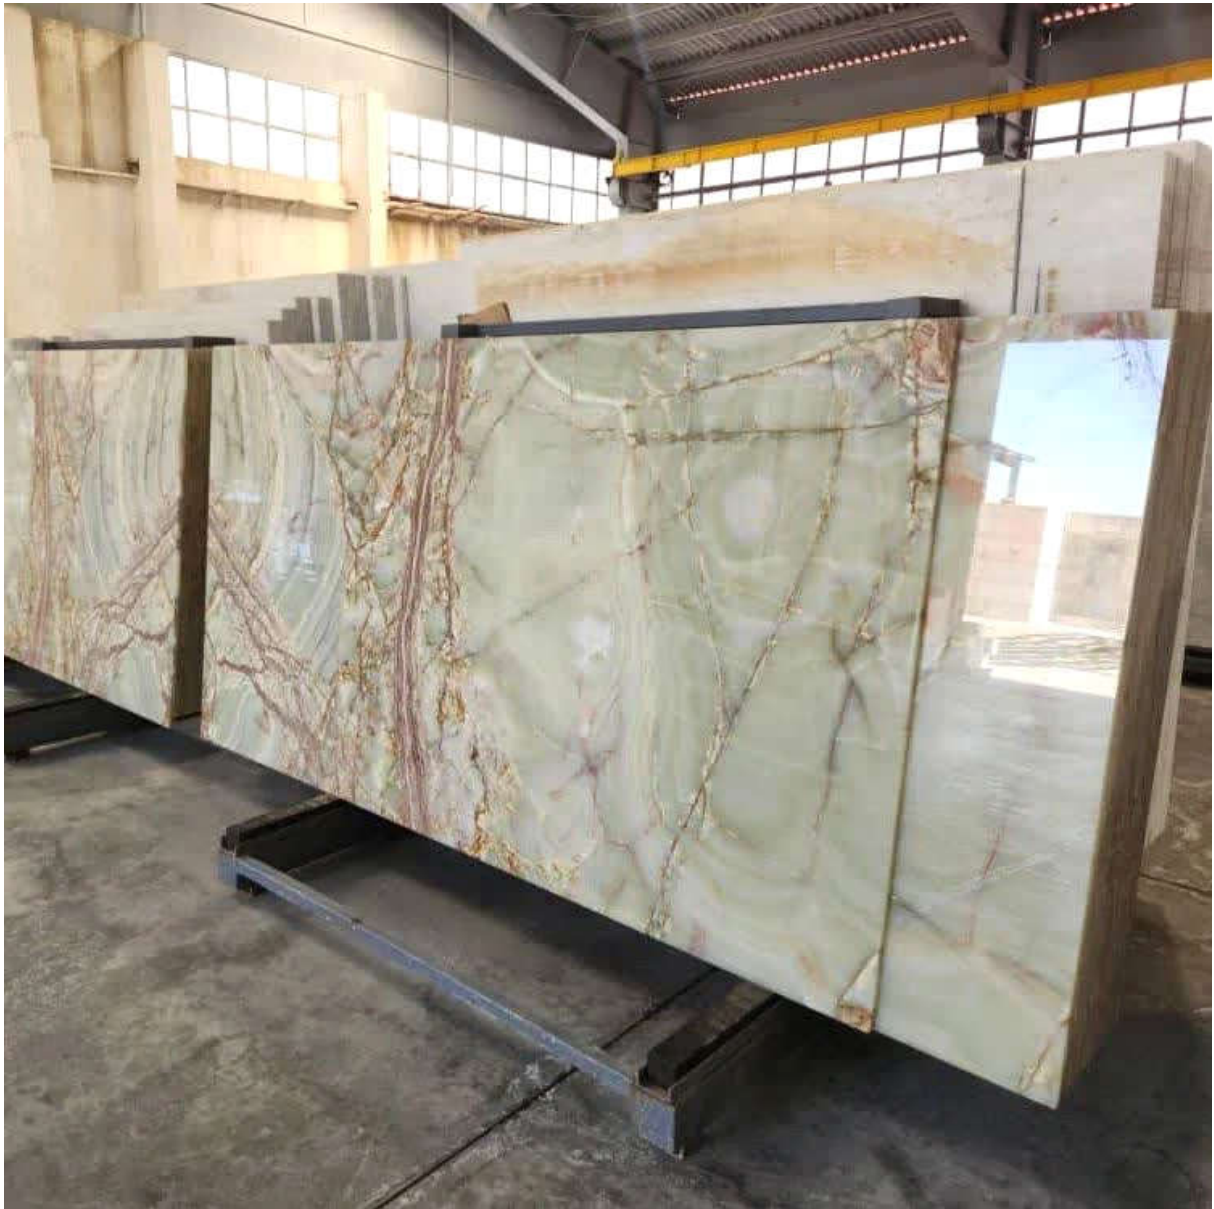

WWW.HATAMLWG.COM