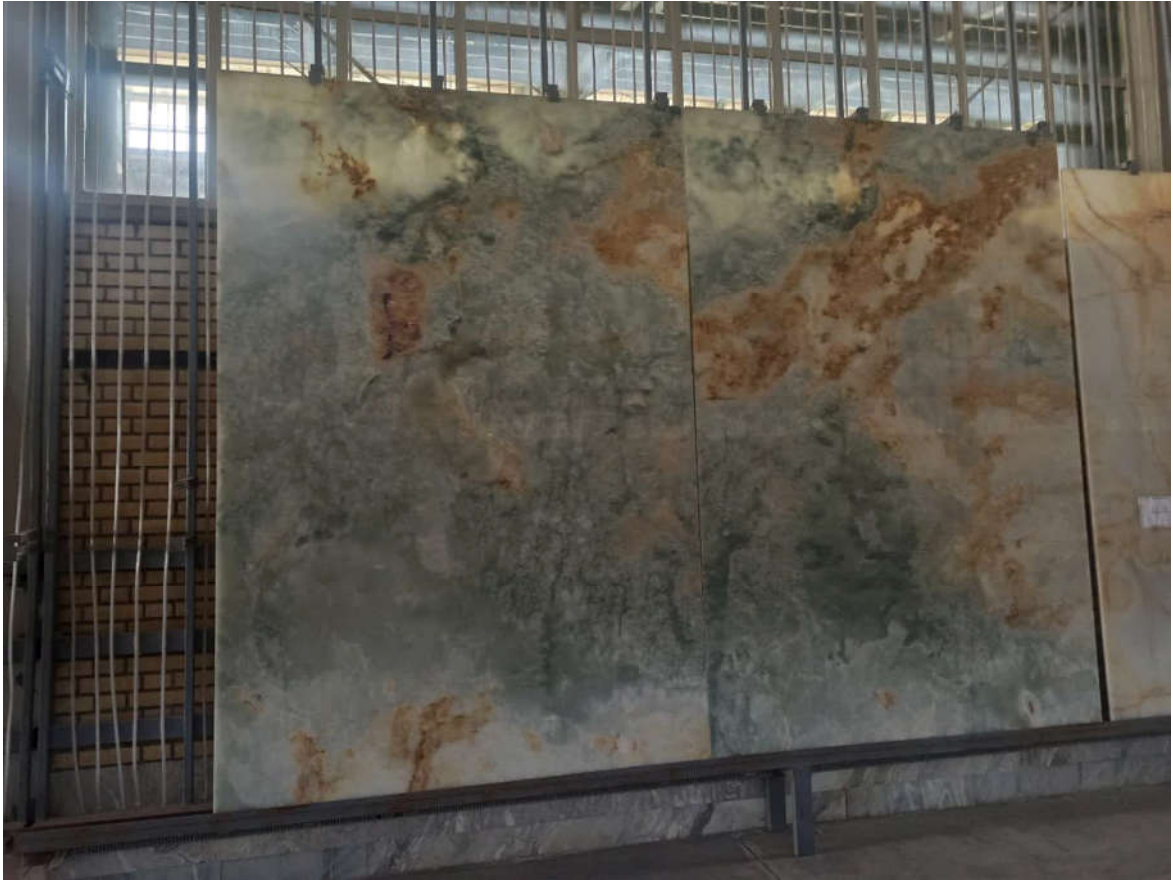

WWW.HATAMLWG.COM