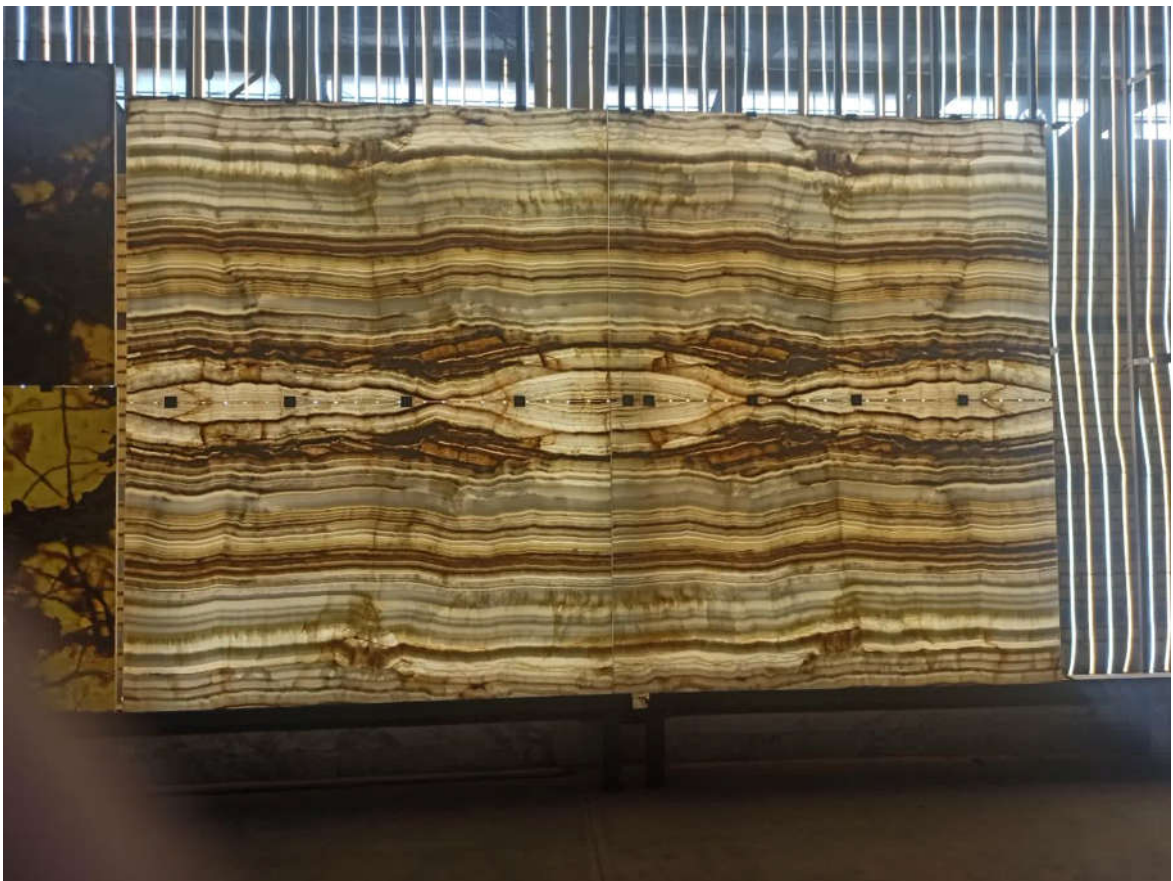

WWW.HATAMLWG.COM