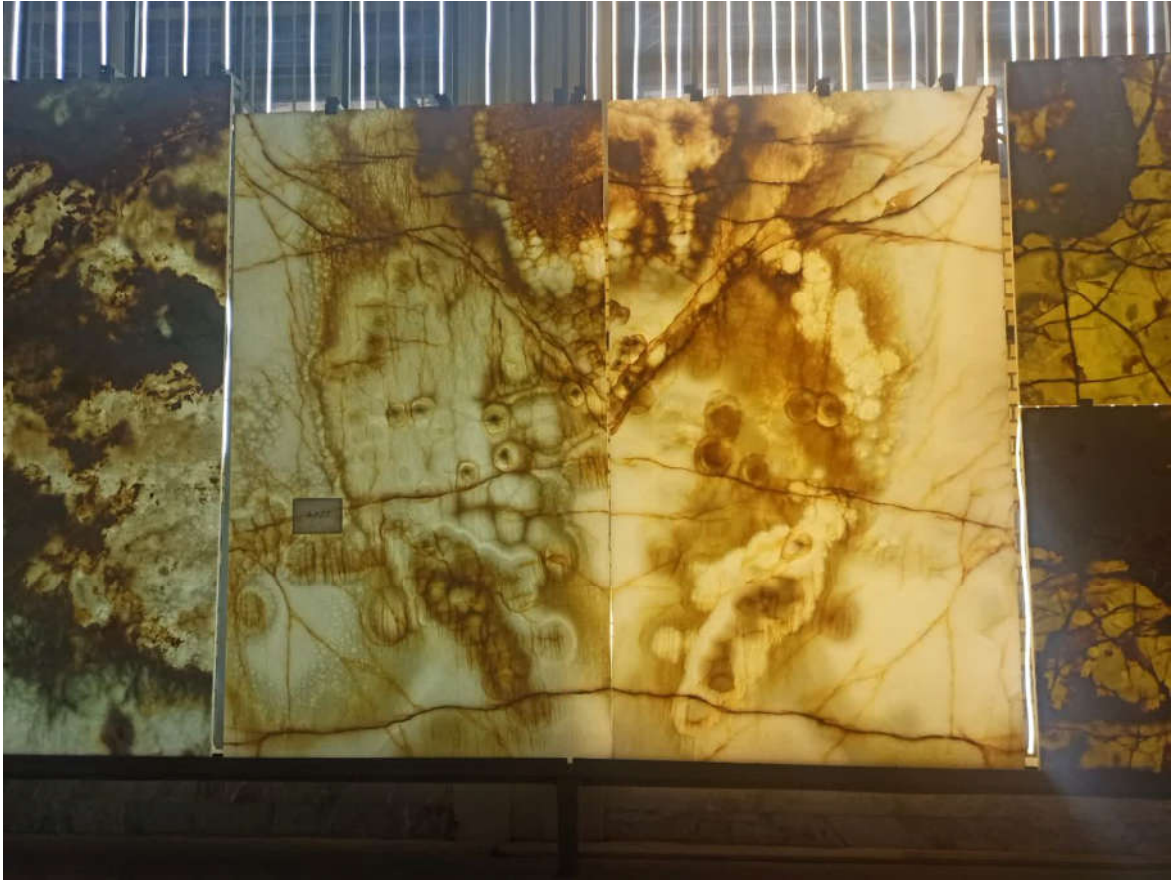

WWW.HATAMLWG.COM