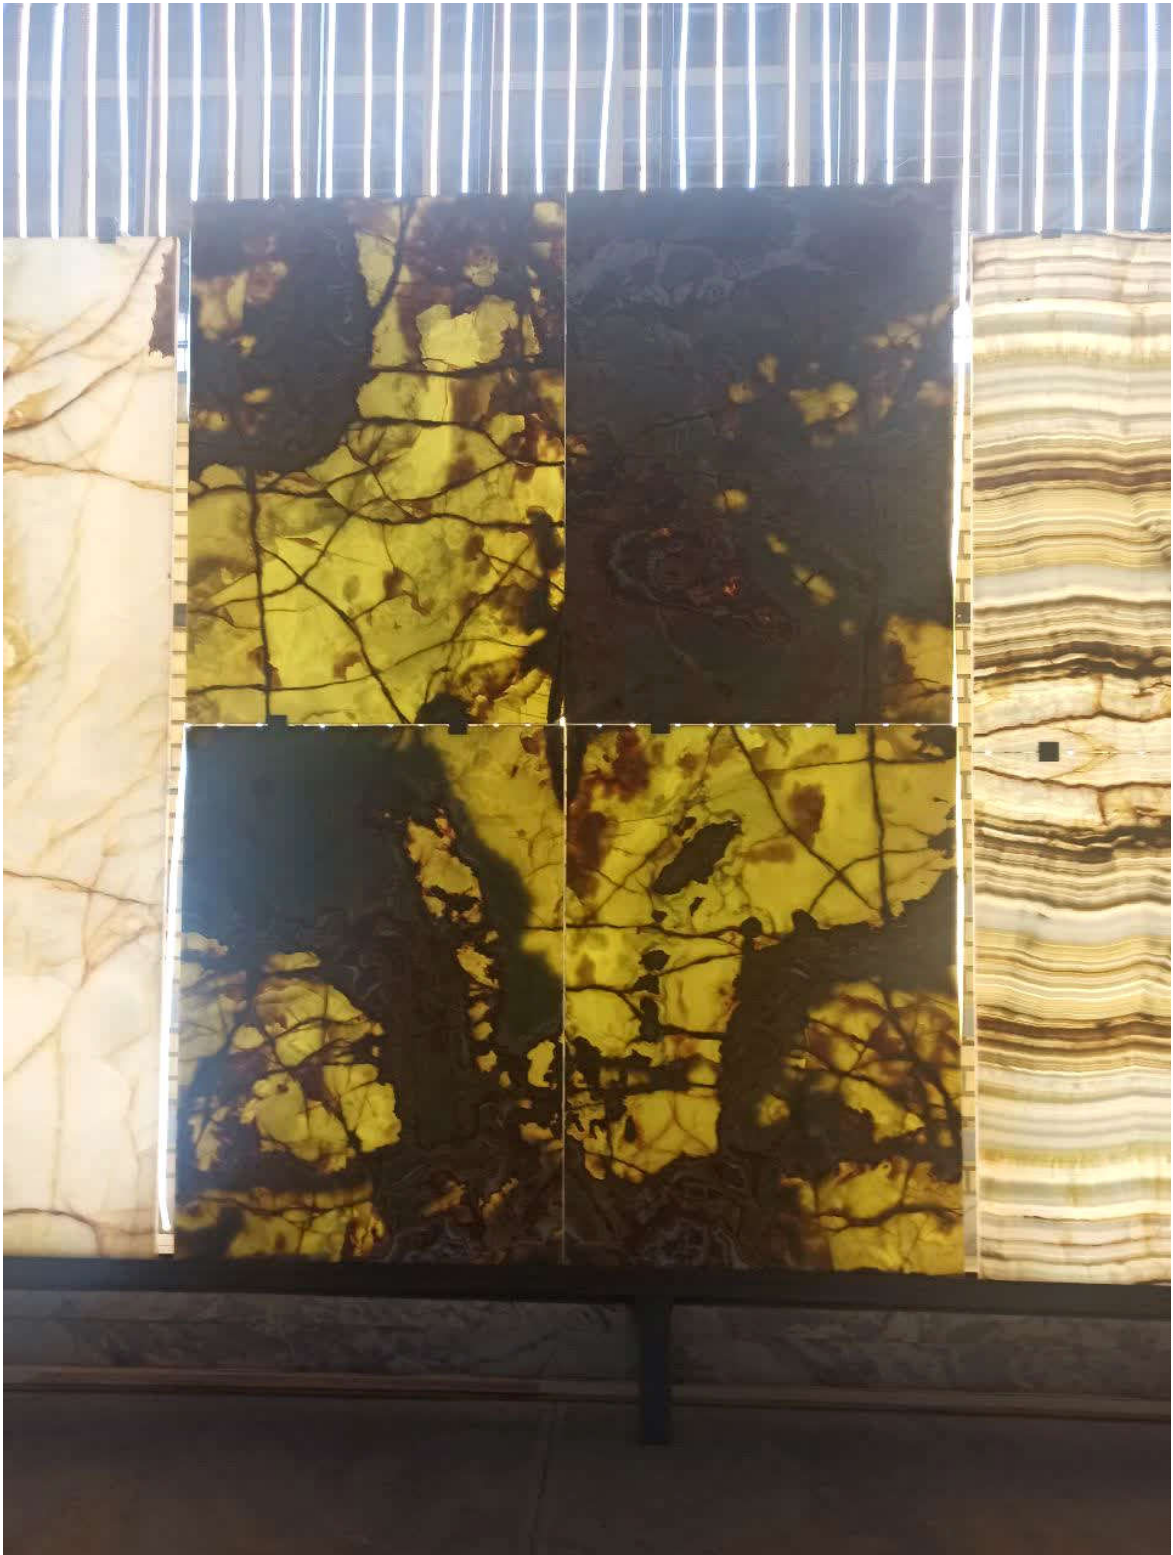

WWW.HATAMLWG.COM