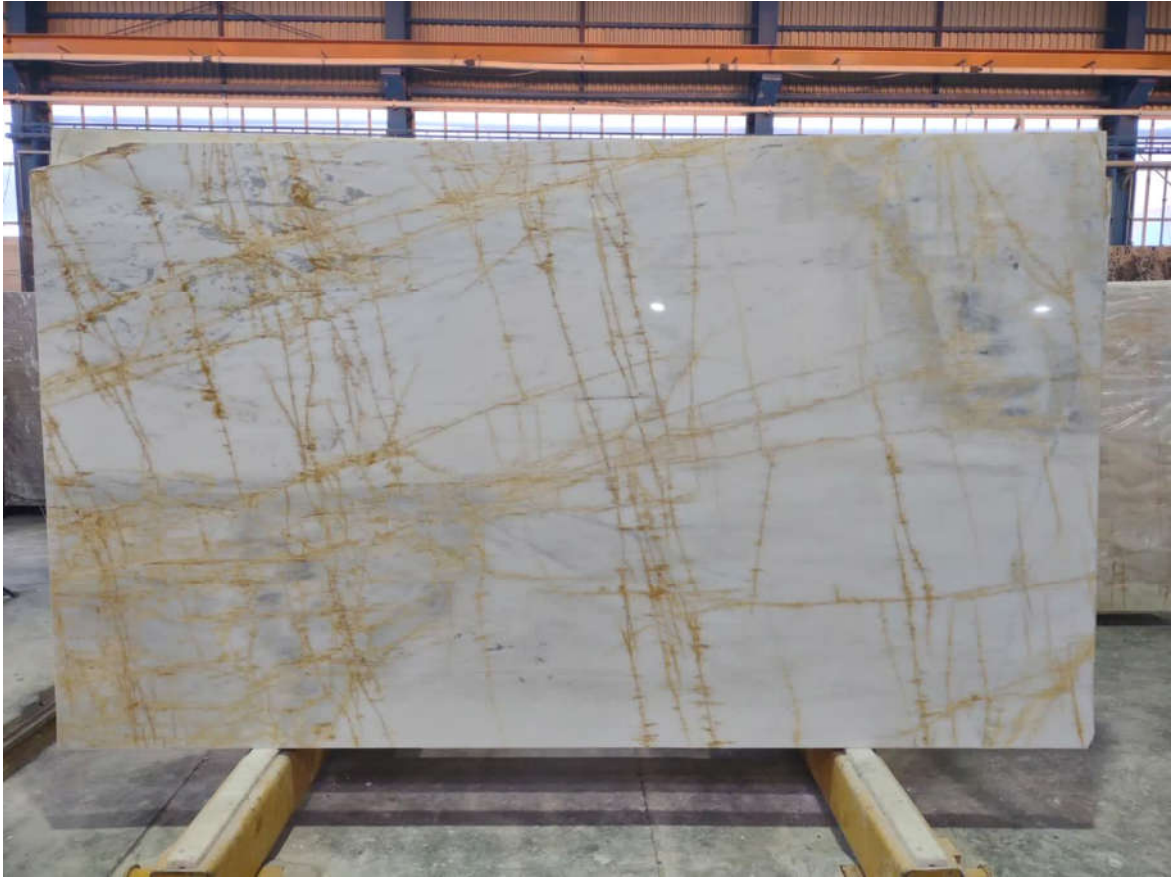

WWW.HATAMLWG.COM