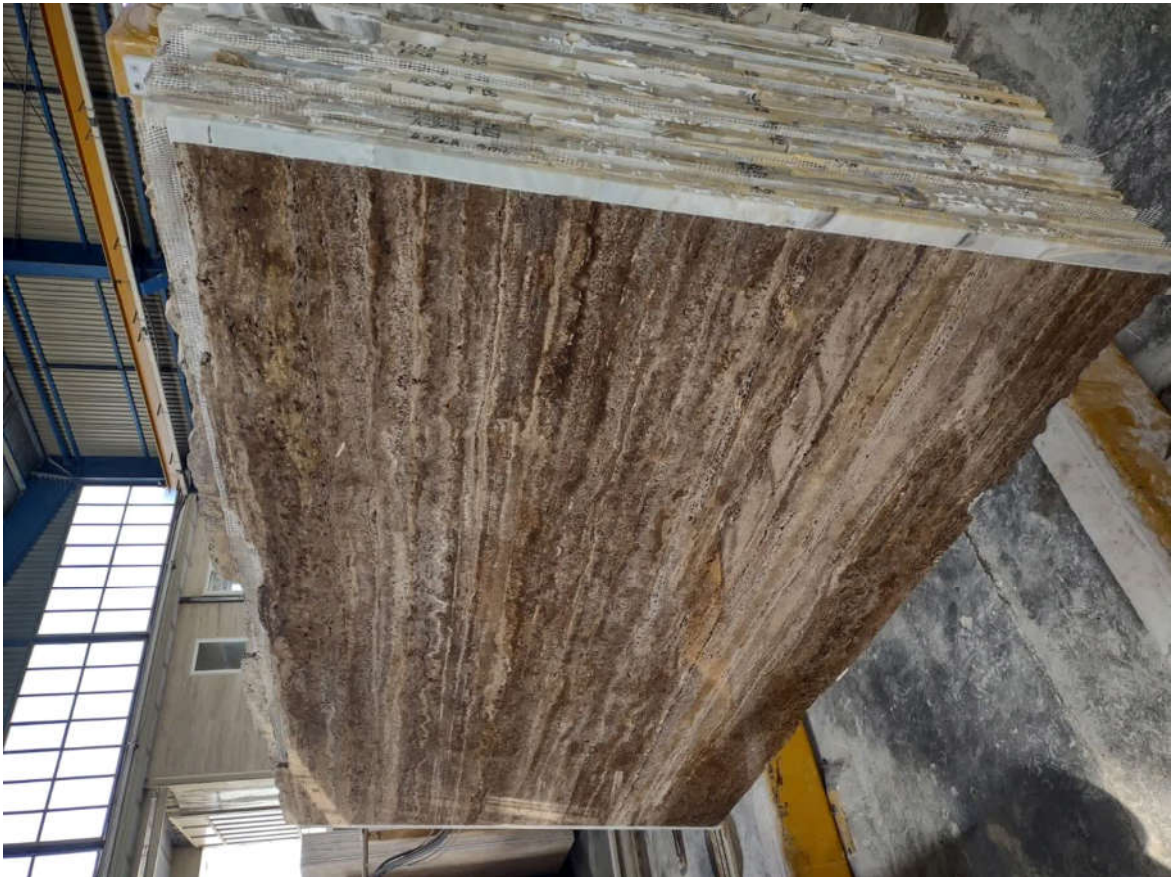

WWW.HATAMLWG.COM