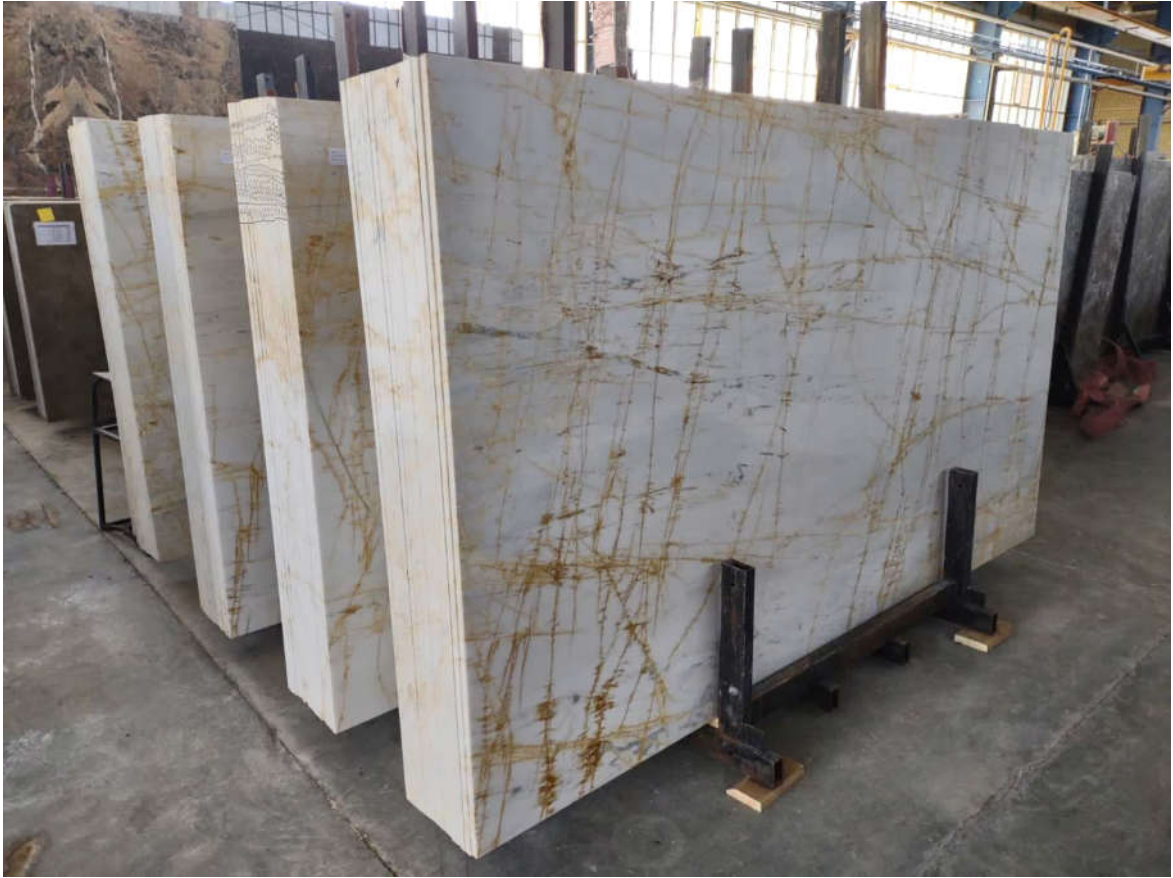

WWW.HATAMLWG.COM