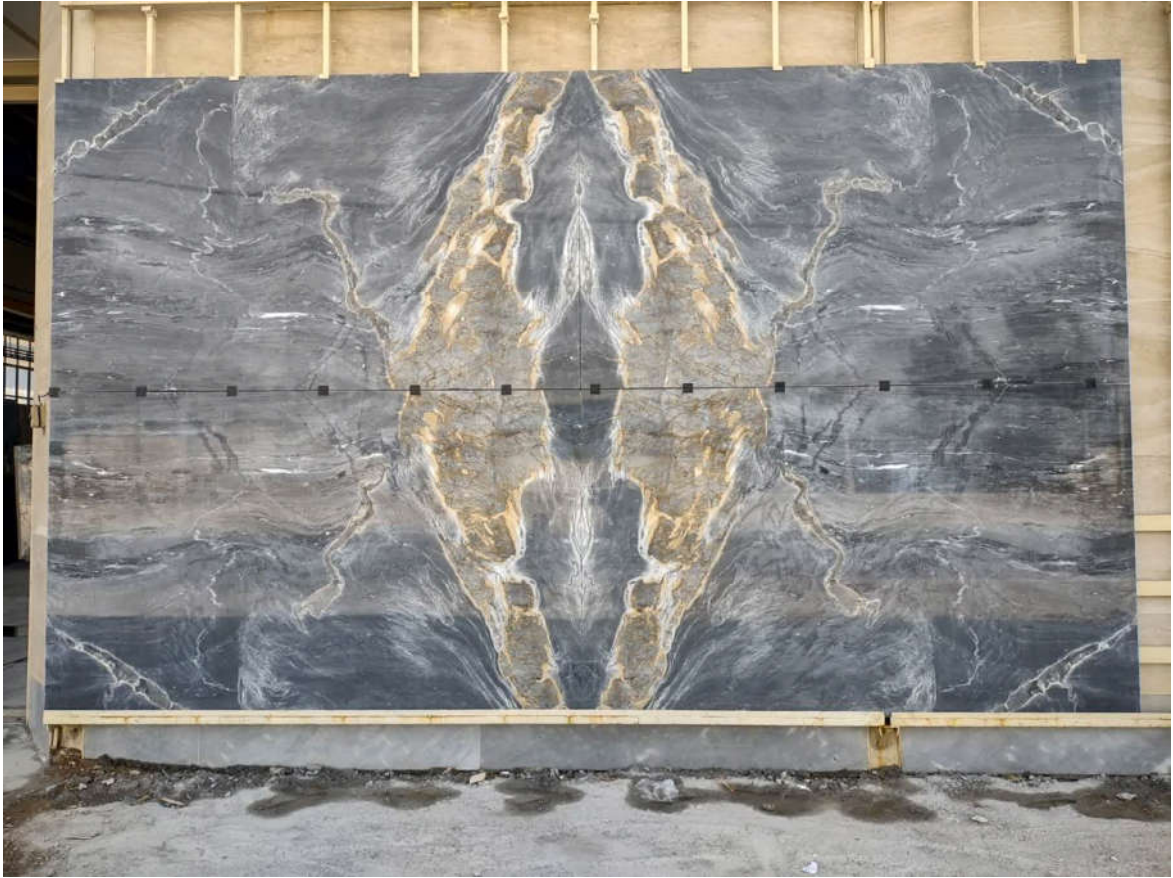

WWW.HATAMLWG.COM